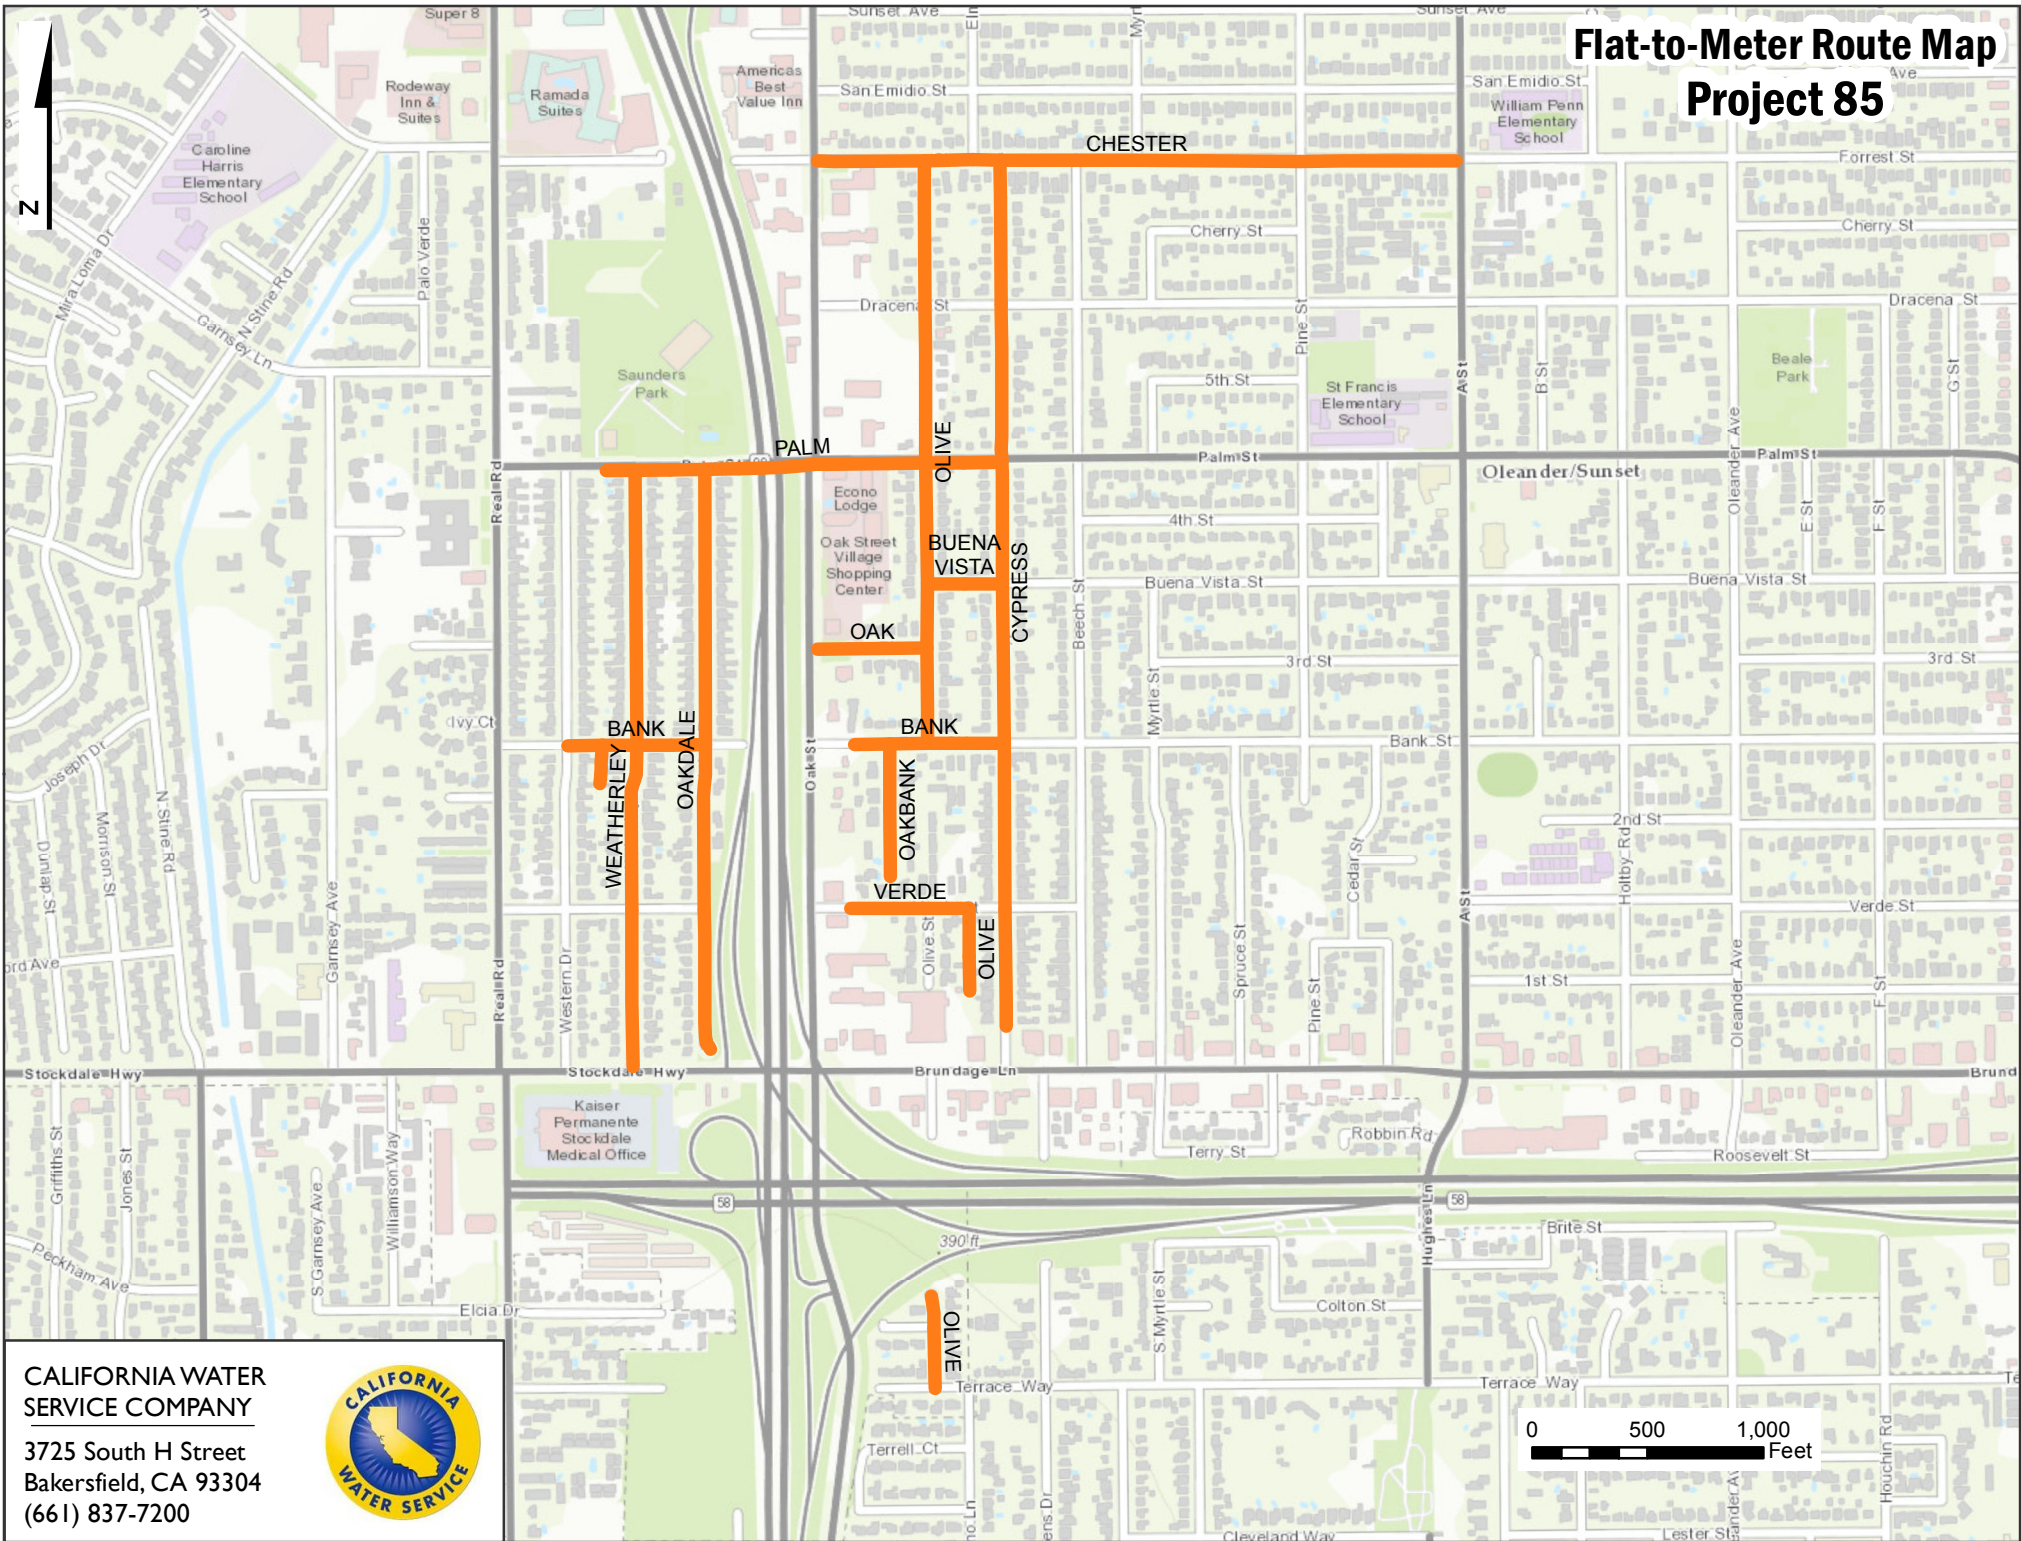

# Flat-to-Meter Route Map Project 85

CALIFORNIA WATER SERVICE COMPANY  
3725 South H Street  
Bakersfield, CA 93304  
(661) 837-7200