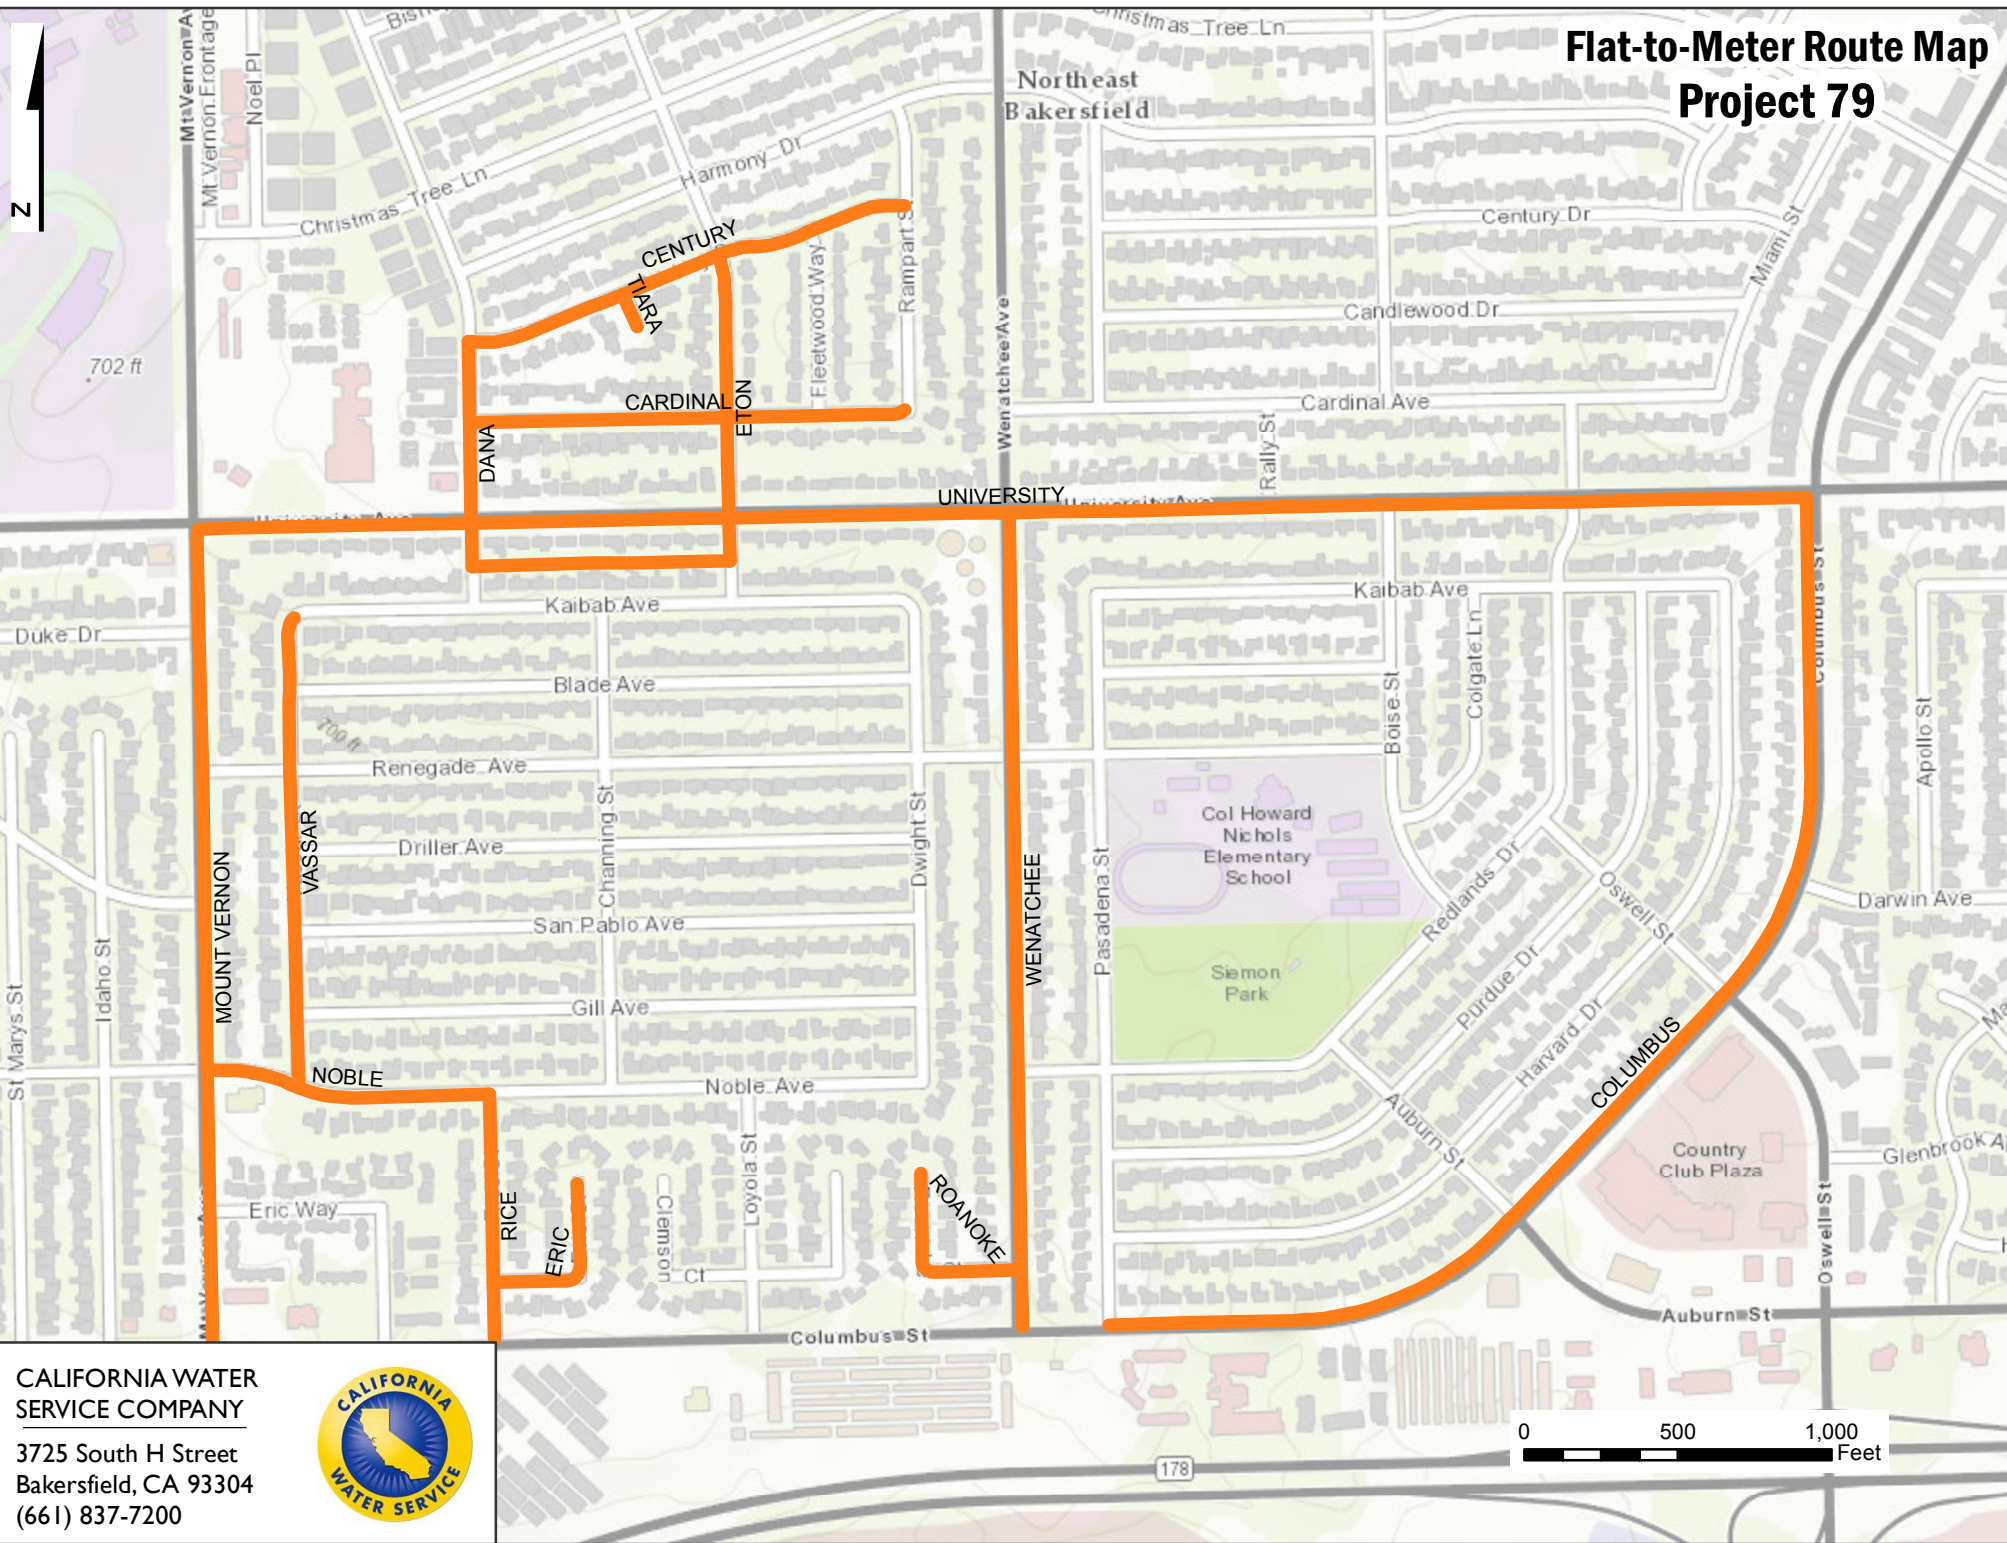

Flat-to-Meter Route Map Project 79

CALIFORNIA WATER SERVICE COMPANY
3725 South H Street
Bakersfield, CA 93304
(661) 837-7200