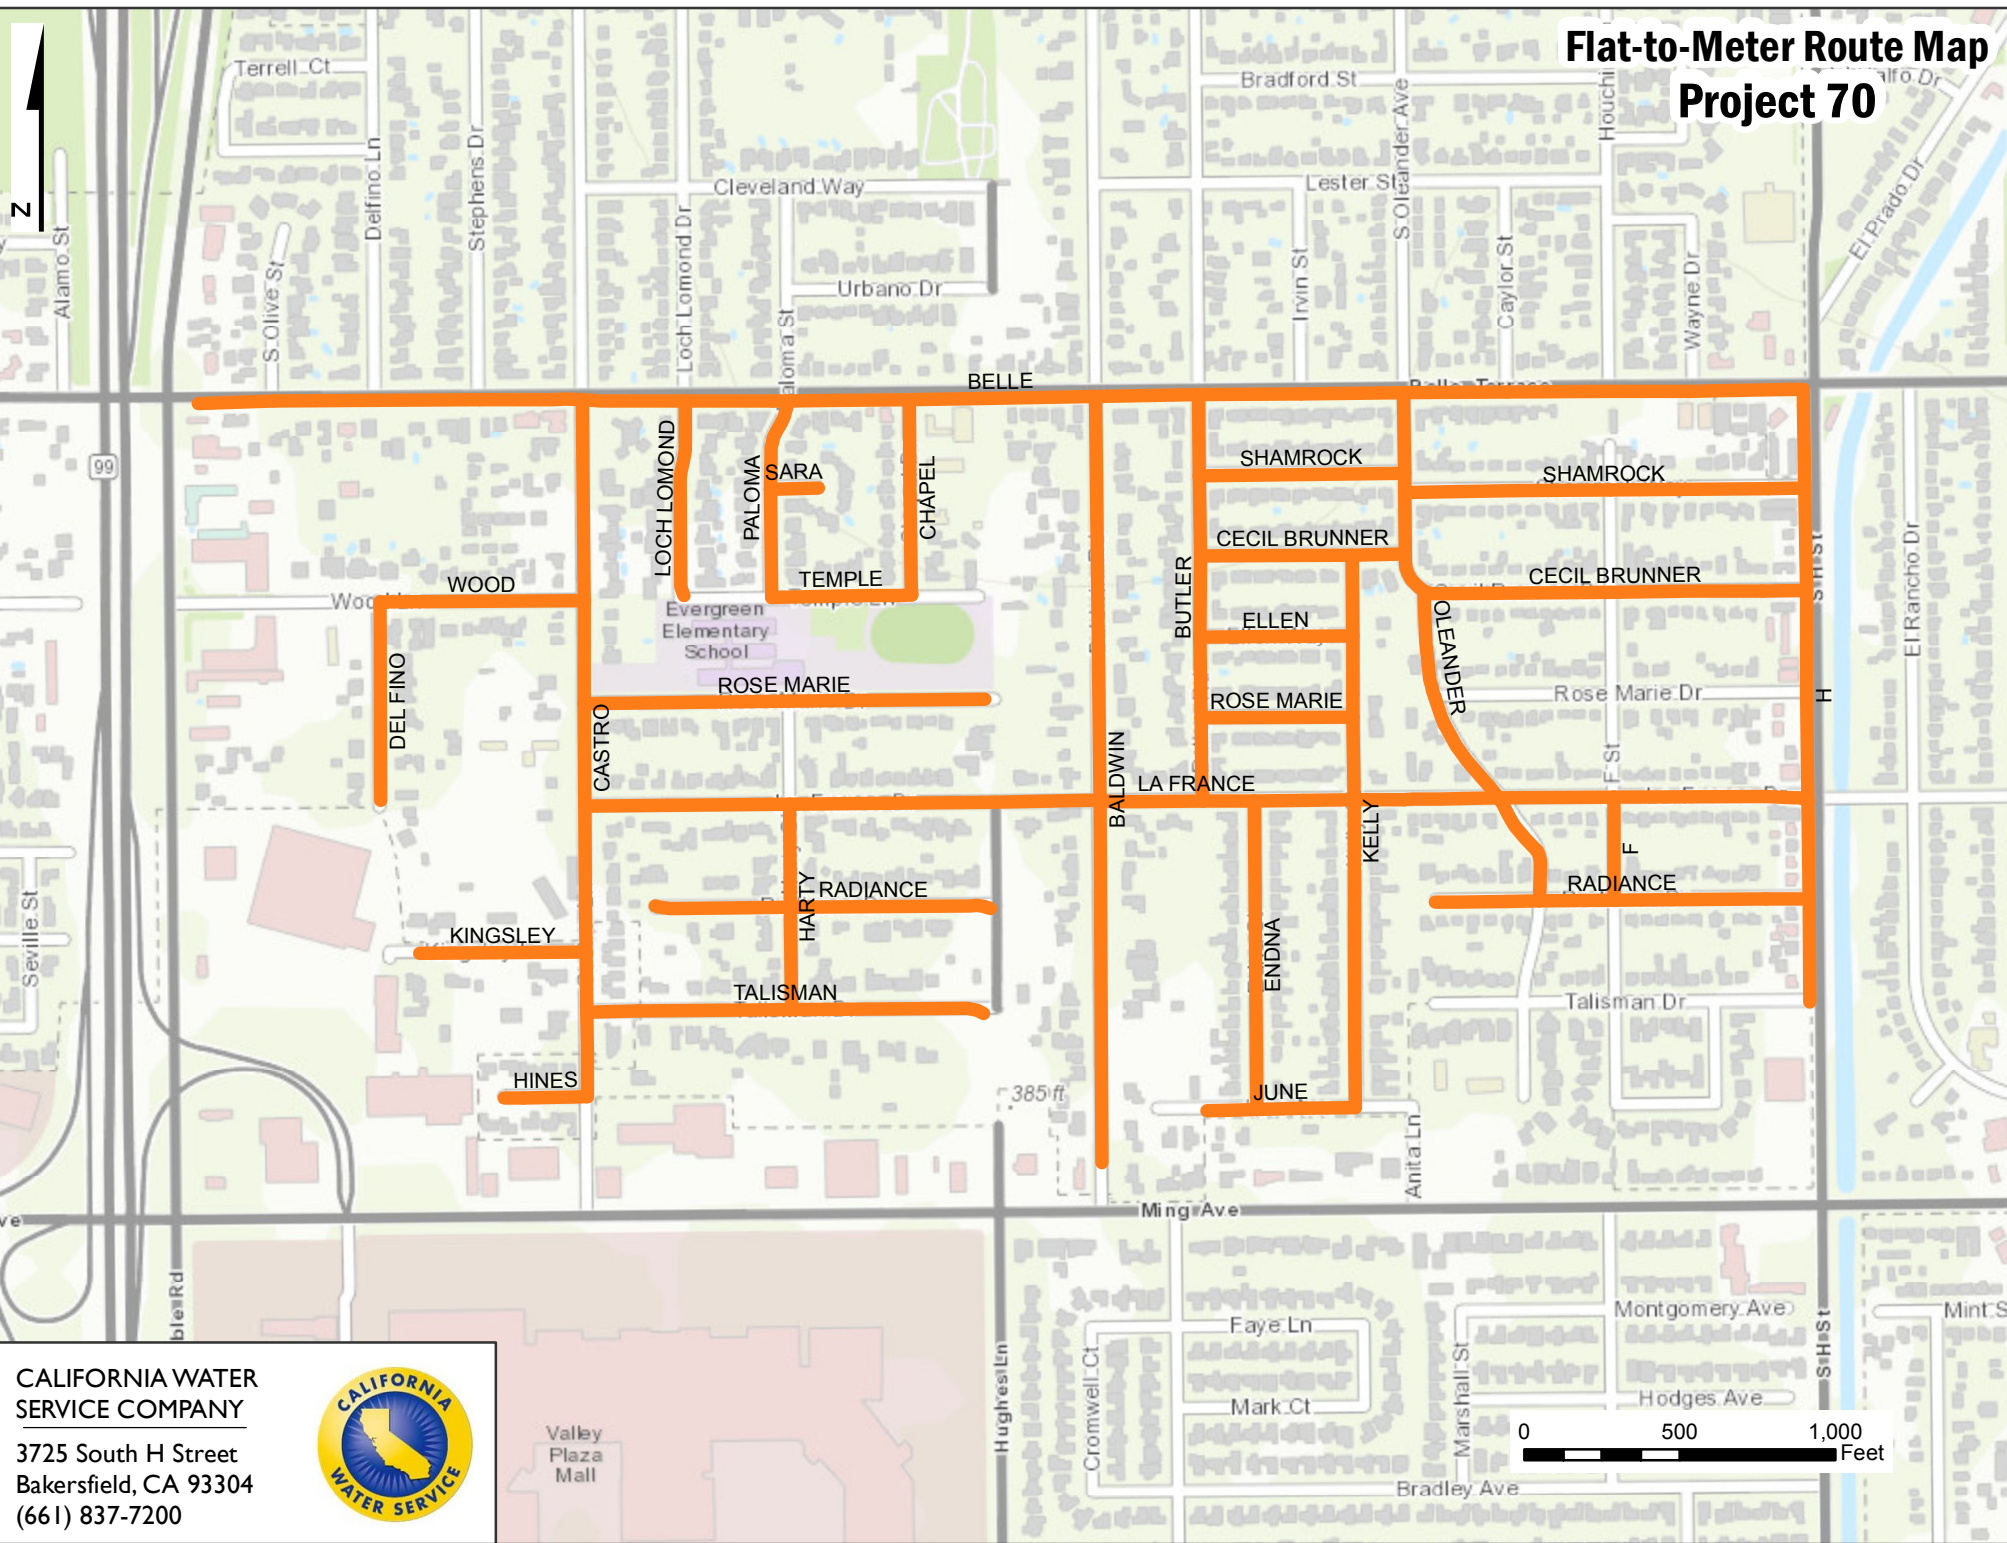

# Flat-to-Meter Route Map Project 70

CALIFORNIA WATER SERVICE COMPANY  
 3725 South H Street  
 Bakersfield, CA 93304  
 (661) 837-7200

Valley Plaza Mall