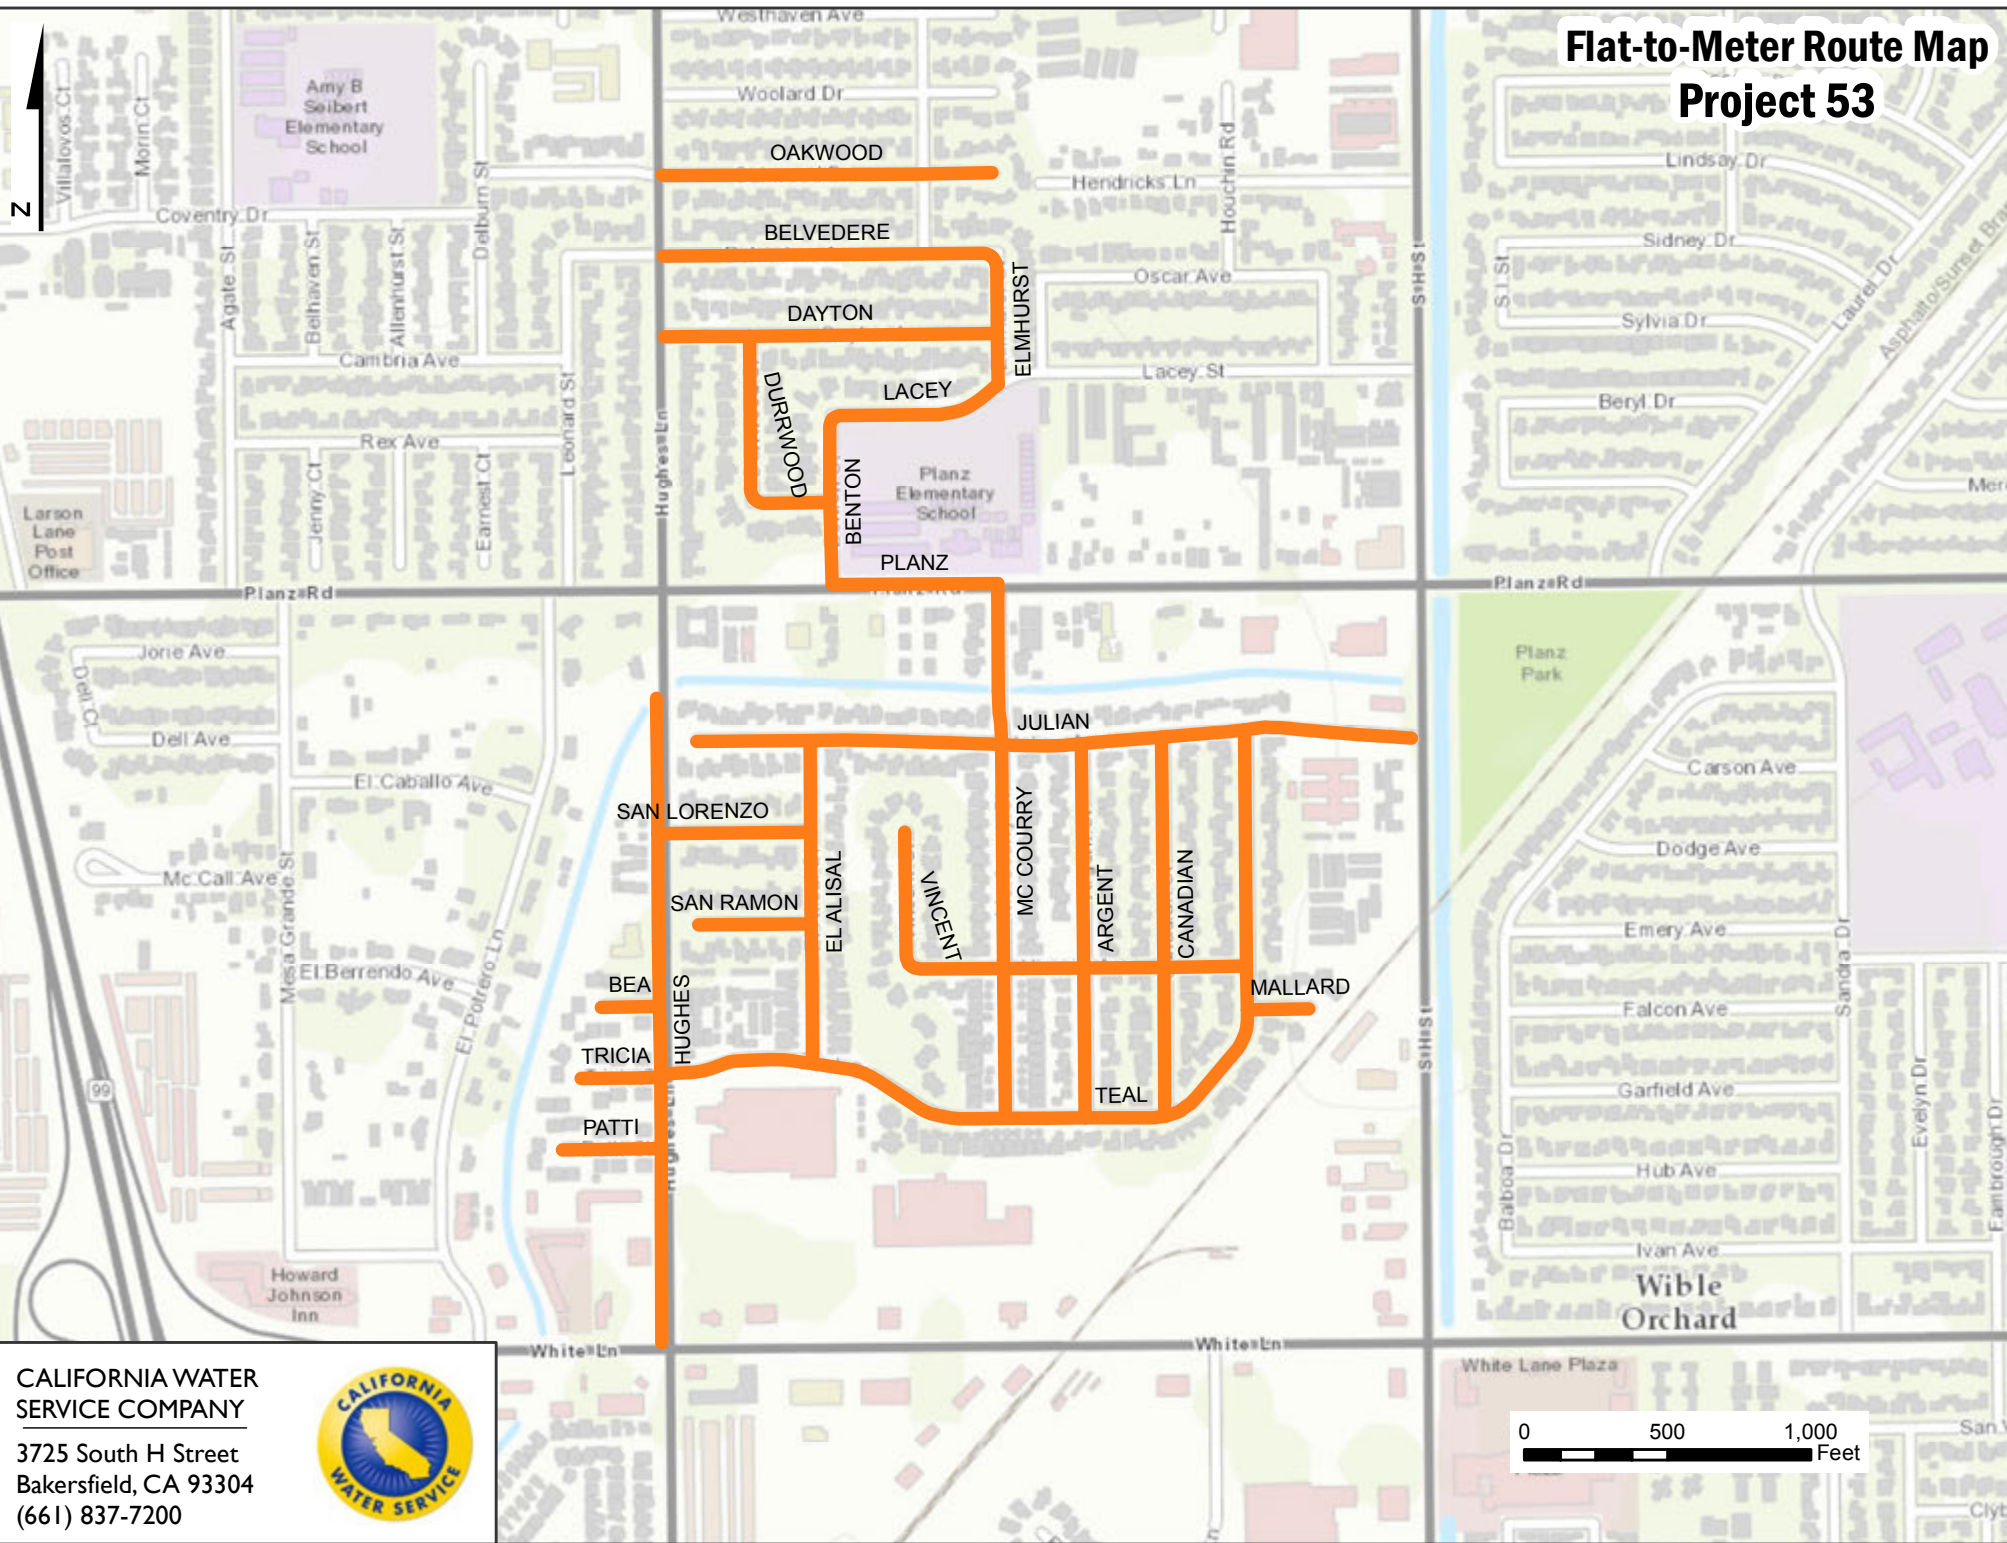

Flat-to-Meter Route Map Project 53

CALIFORNIA WATER SERVICE COMPANY
 3725 South H Street
 Bakersfield, CA 93304
 (661) 837-7200