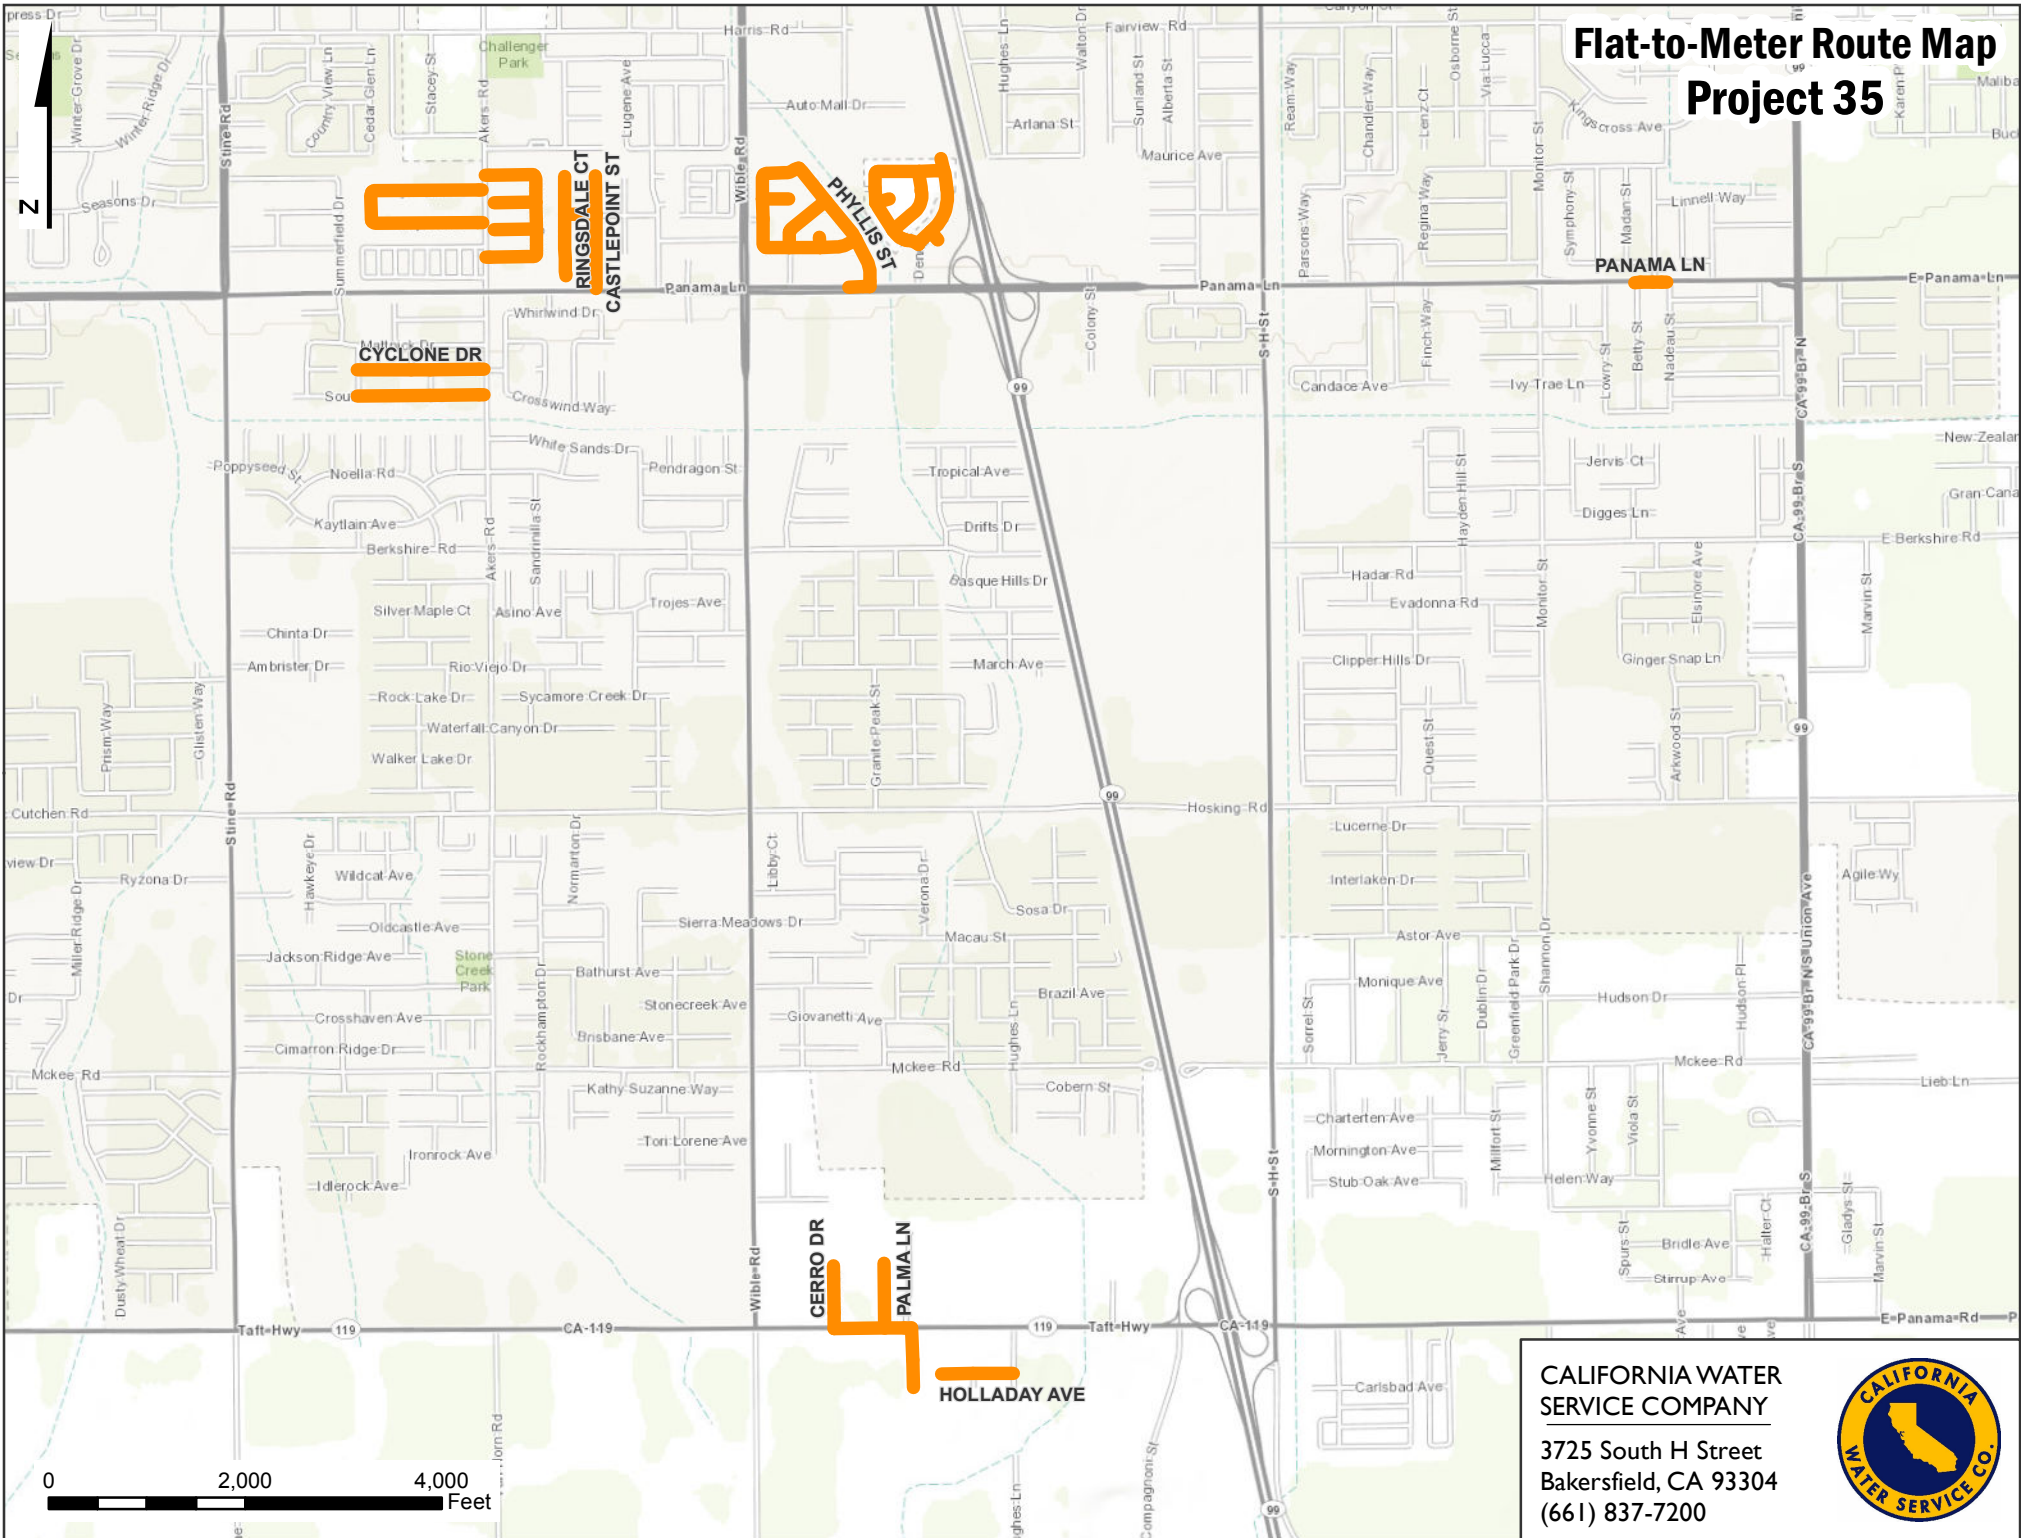

# Flat-to-Meter Route Map Project 35

**CALIFORNIA WATER  
SERVICE COMPANY**  
3725 South H Street  
Bakersfield, CA 93304  
(661) 837-7200