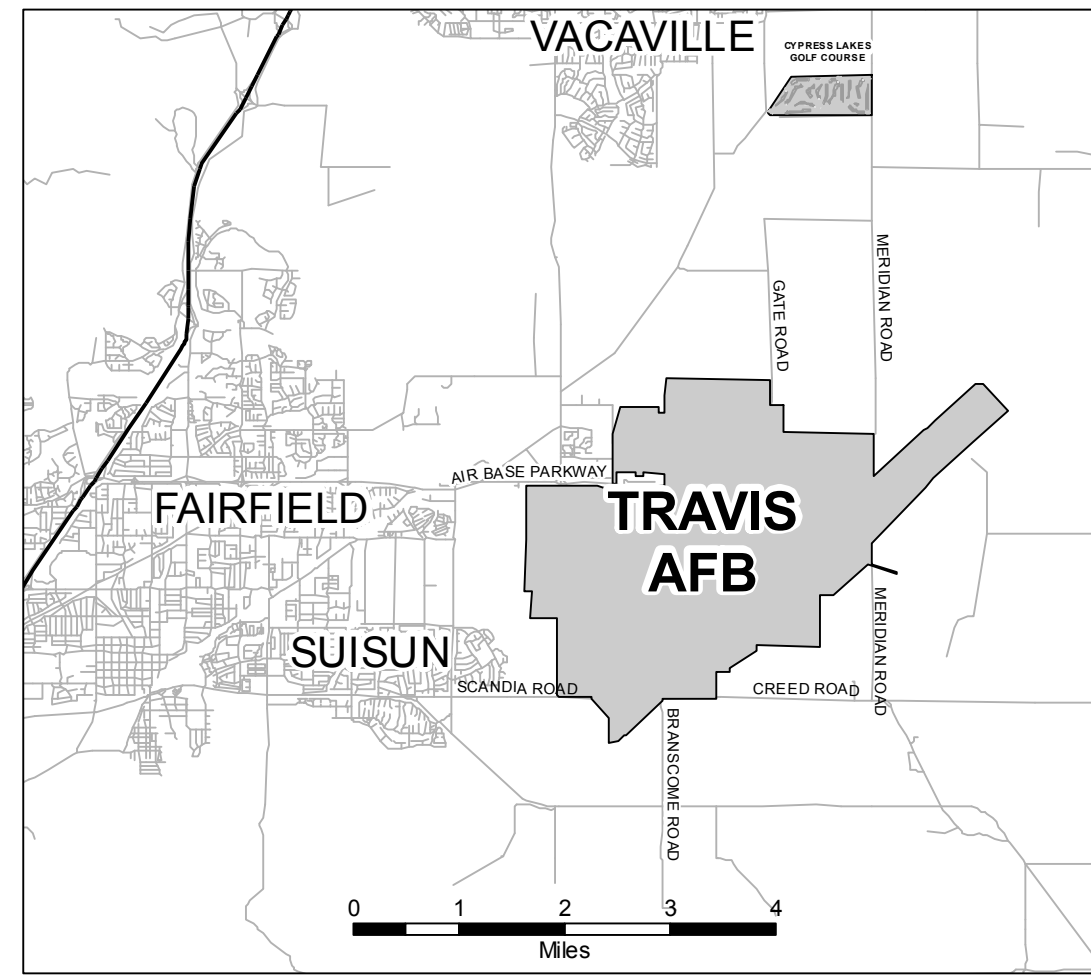

Legend			
	Building		Surface Water
	Electrical Substation		Swimming Pool
	Fence		Fitness Track/Path
	Paved Road		Athletic Court
	Unpaved Road		Athletic Field
	Vehicle Parking		Playground/Park
	Railroad		Berm
	Airfield Surface		Storm Water Outfall
	Aircraft Parking