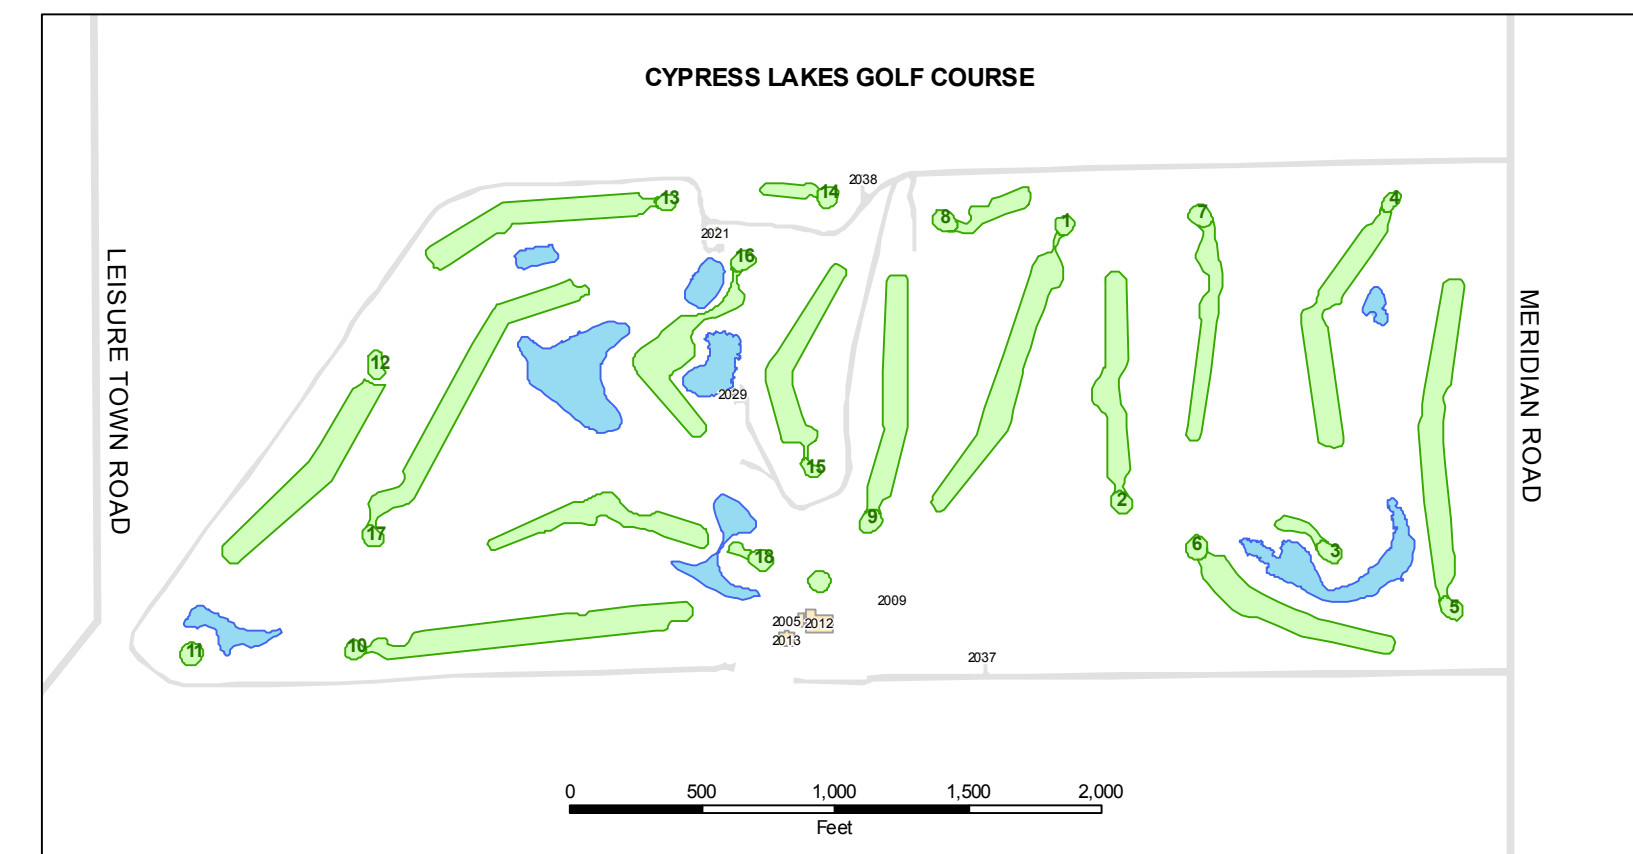

TRAVIS AIR FORCE BASE
C-1: Installation Layout
SHEET 1 OF 1