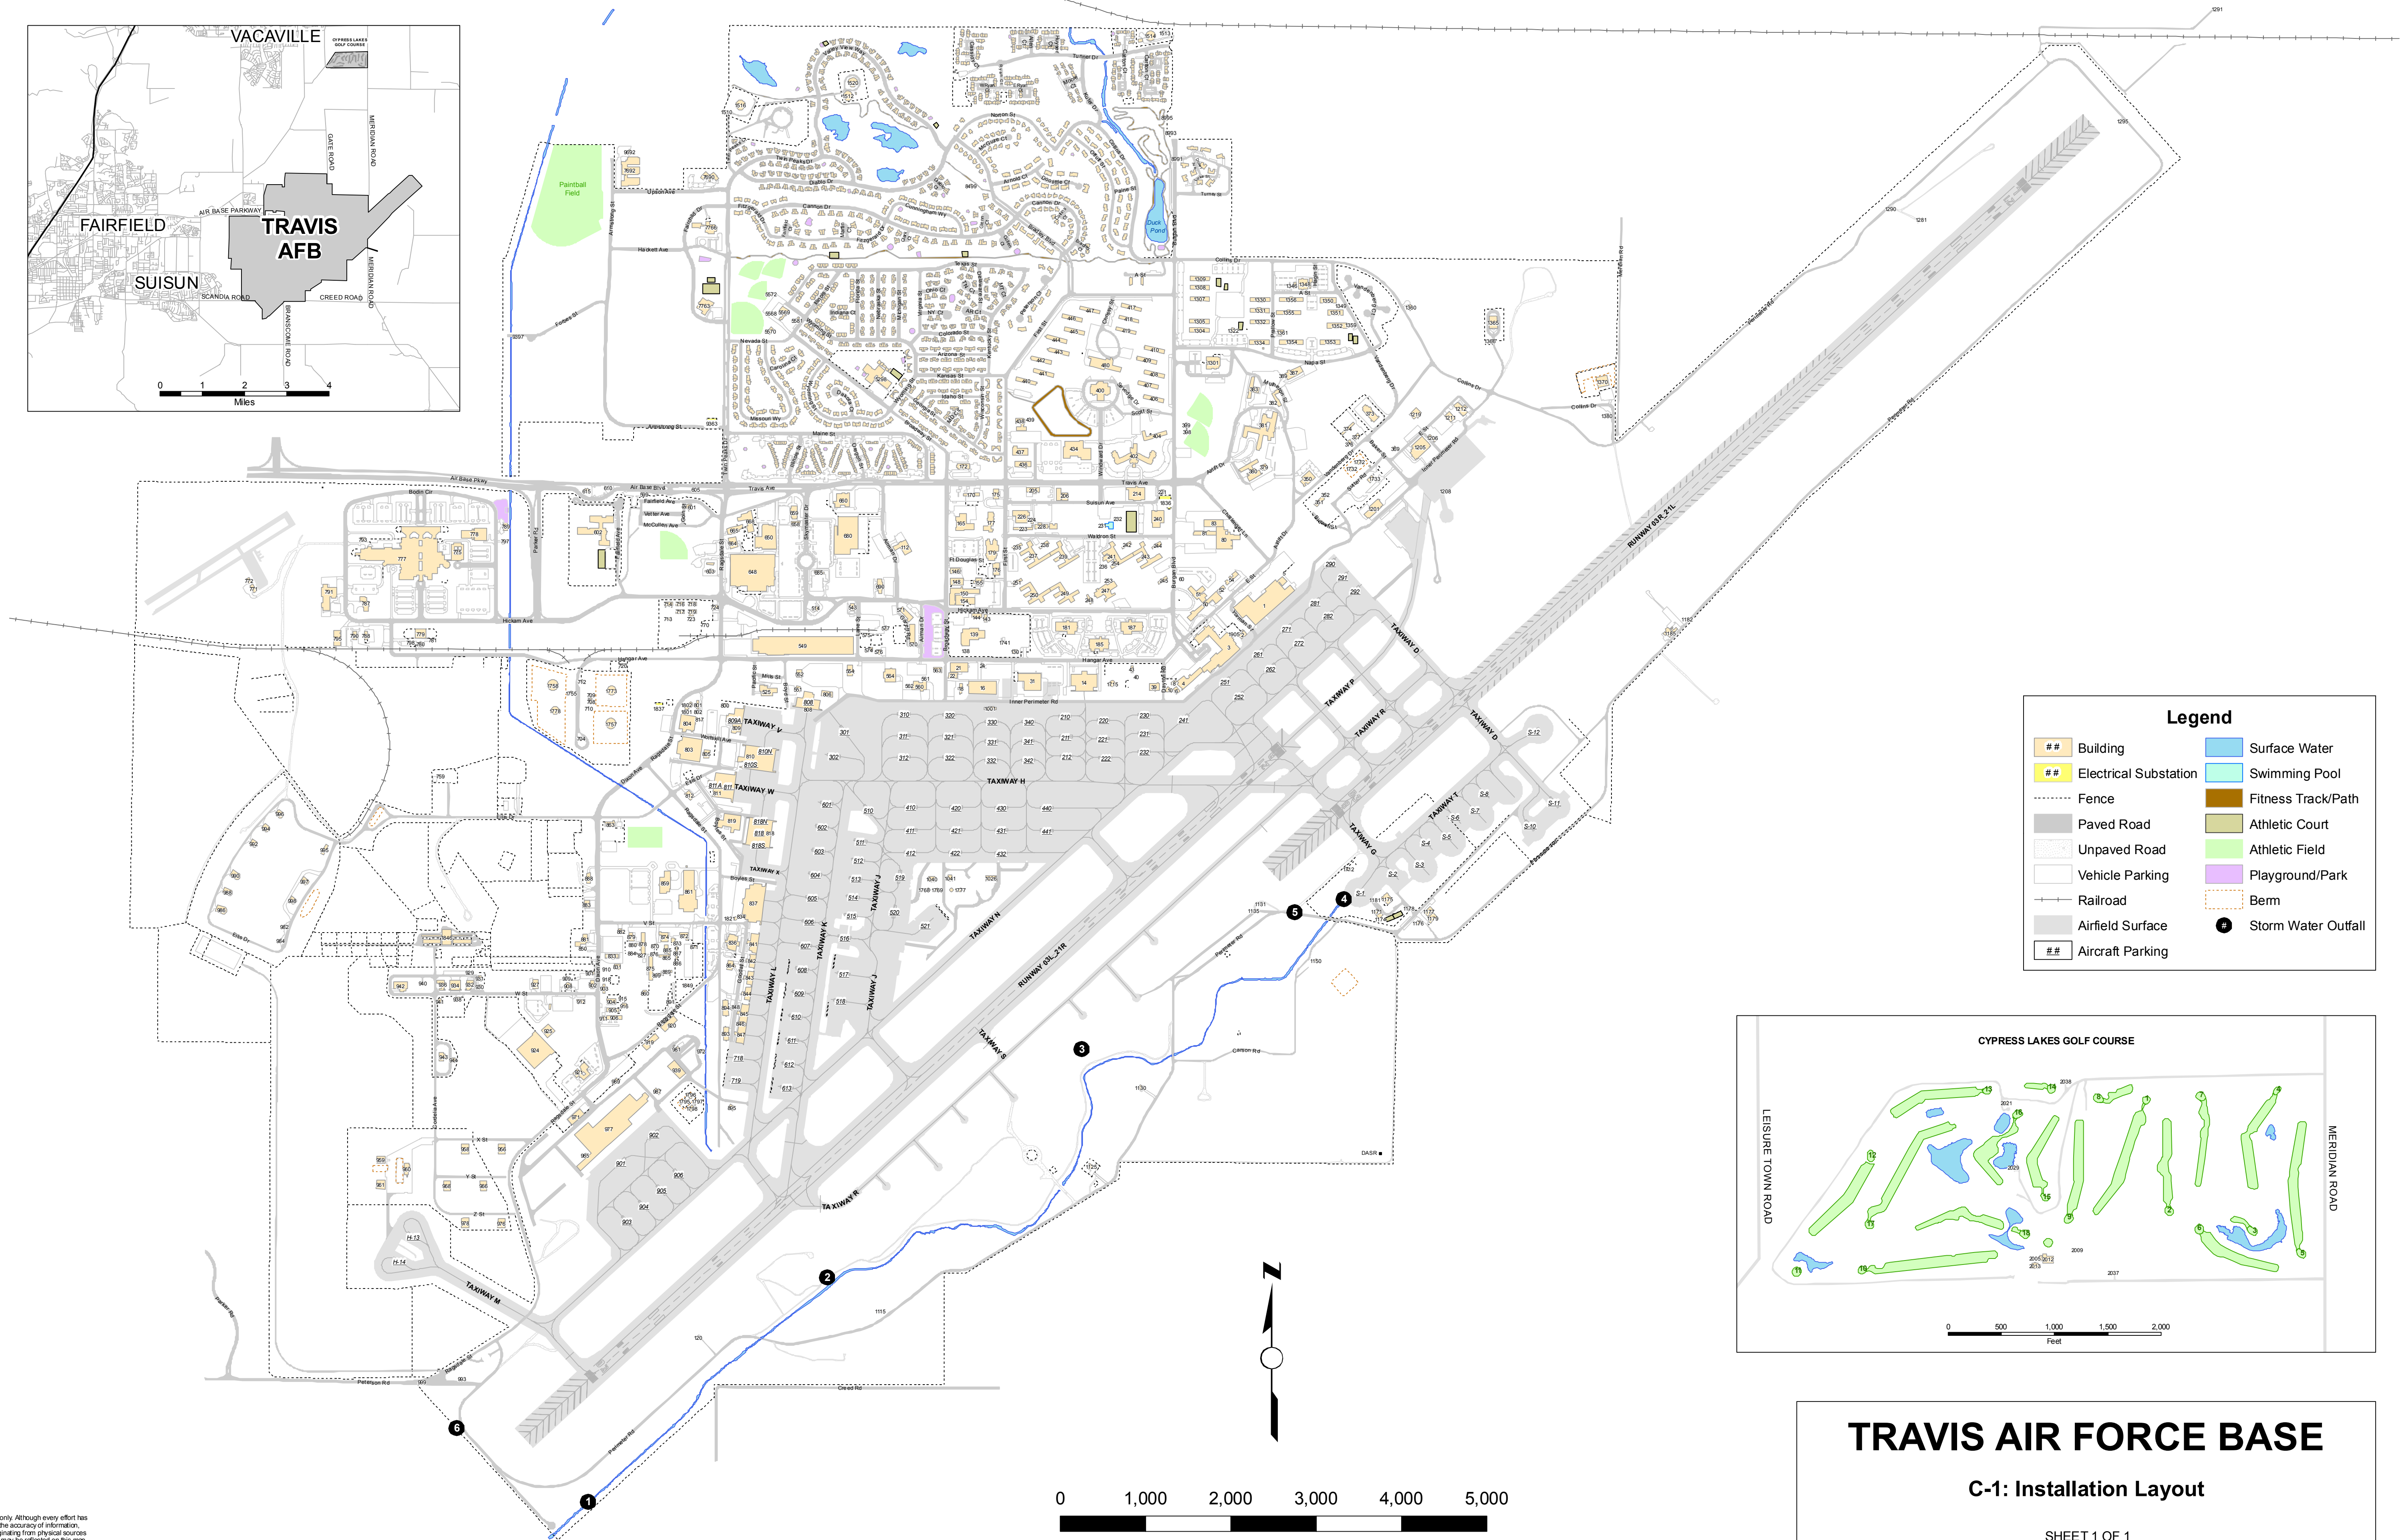

Legend			
	Building		Surface Water
	Electrical Substation		Swimming Pool
	Fence		Fitness Track/Path
	Paved Road		Athletic Court
	Unpaved Road		Athletic Field
	Vehicle Parking		Playground/Park
	Railroad		Berm
	Airfield Surface		Storm Water Outfall
	Aircraft Parking